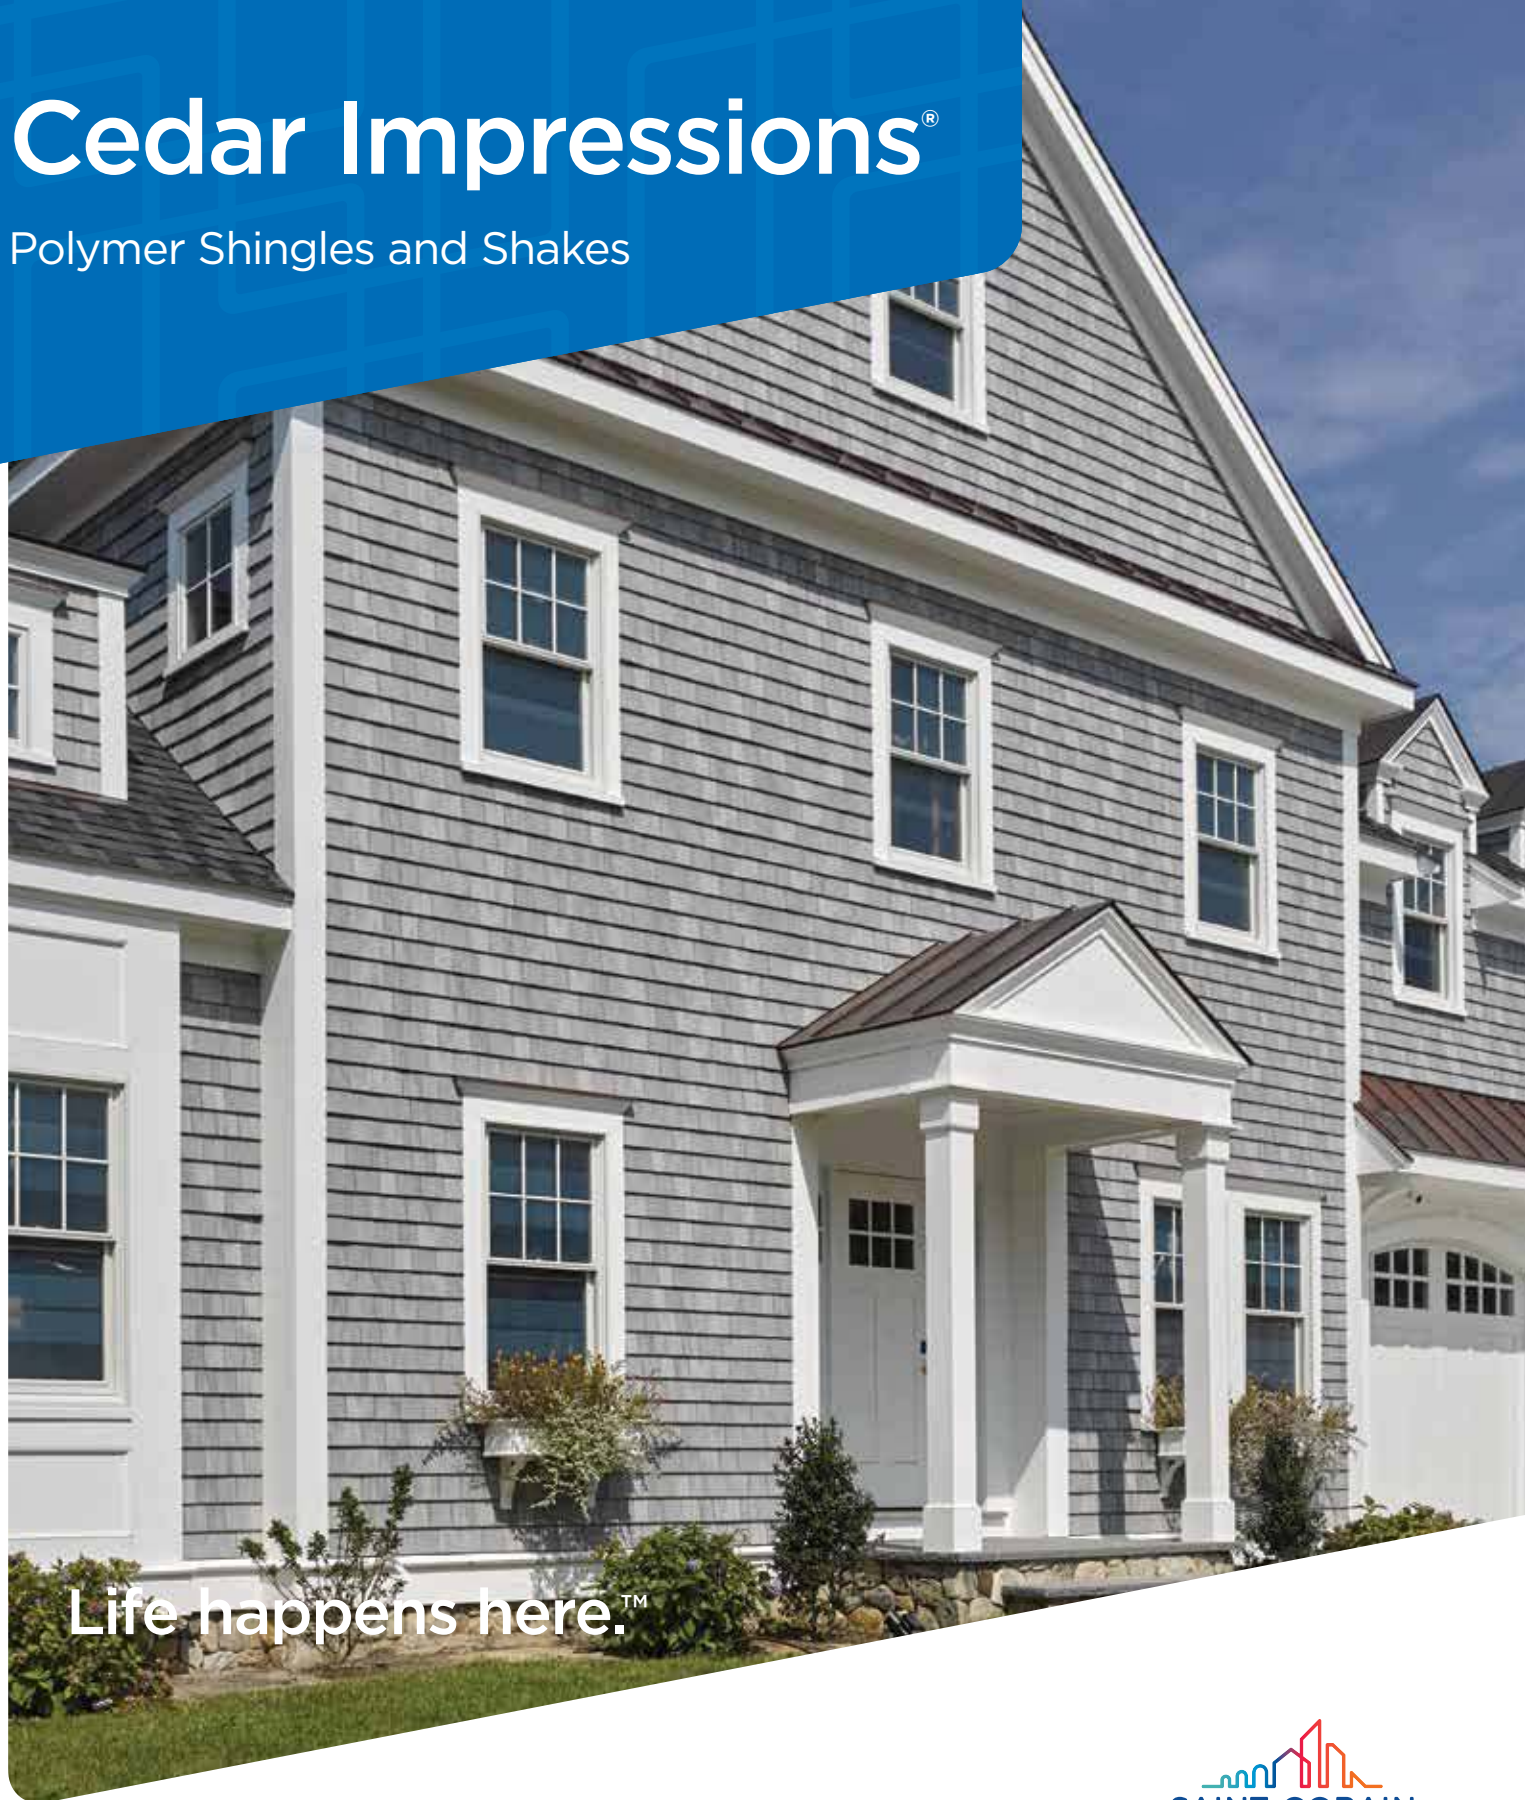

certainteed

SAINT-GOBAIN

Cedar Impressions®

Polymer Shingles and Shakes

Life happens here.™

SAINT-GOBAIN