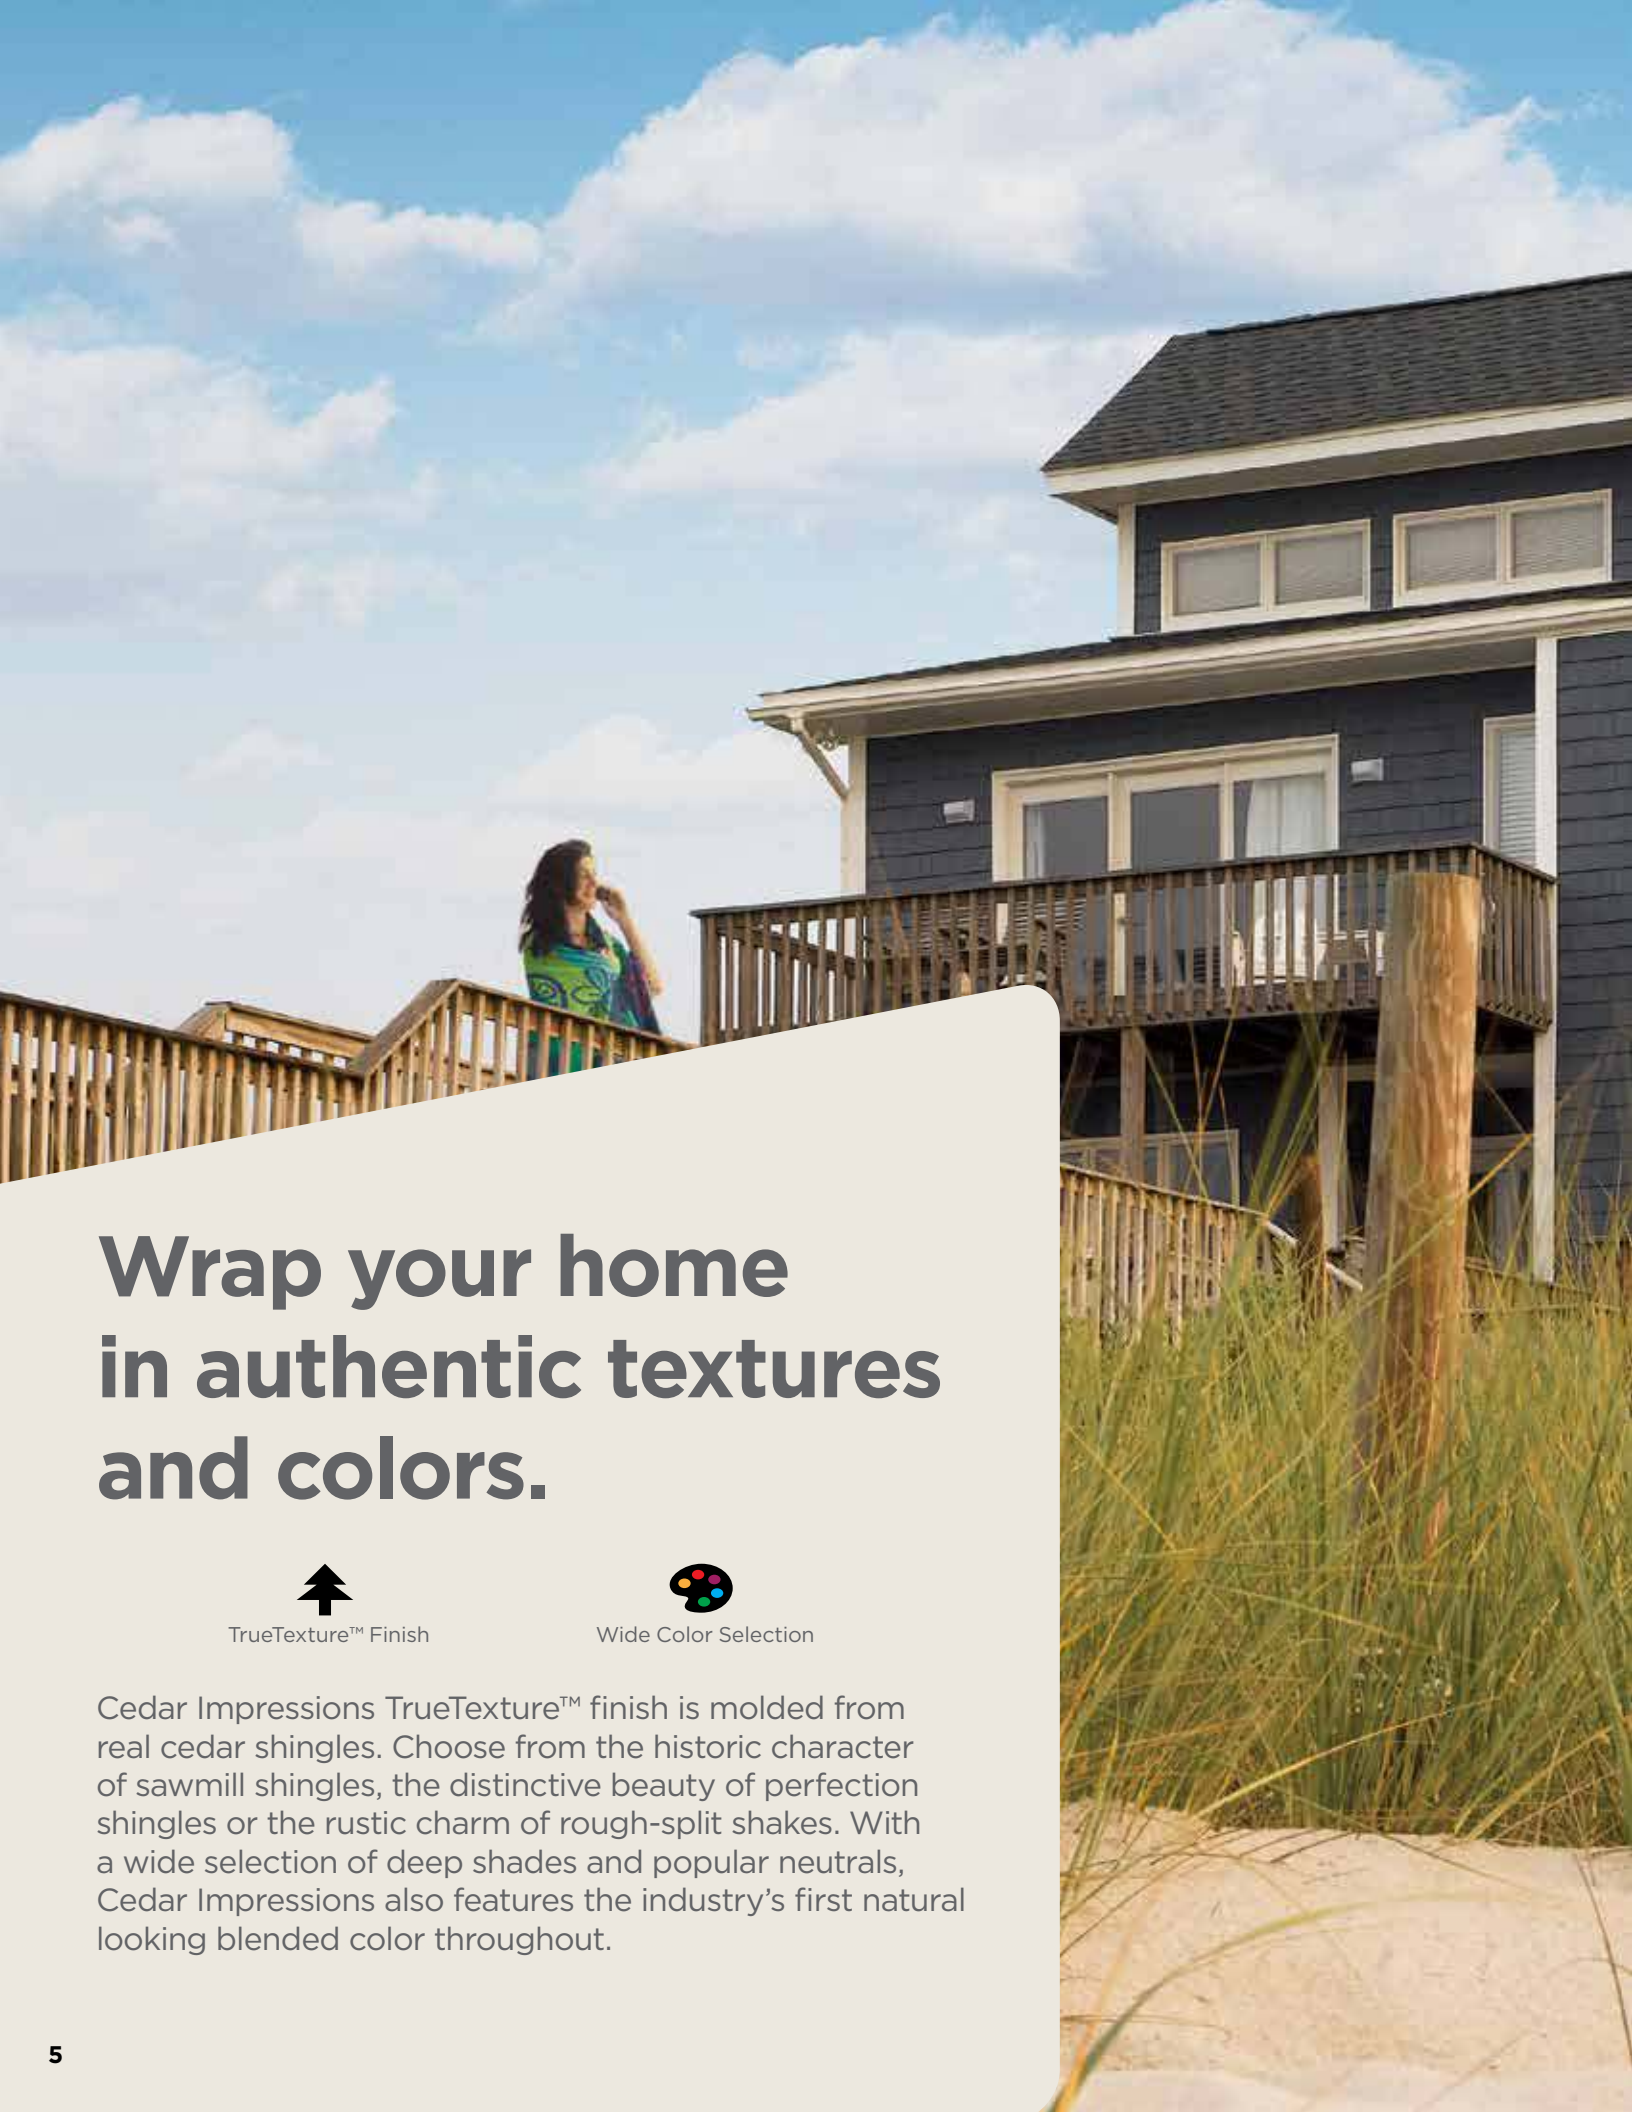

Wrap your home in authentic textures and colors.

Cedar Impressions TrueTexture™ finish is molded from real cedar shingles. Choose from the historic character of sawmill shingles, the distinctive beauty of perfection shingles or the rustic charm of rough-split shakes. With a wide selection of deep shades and popular neutrals, Cedar Impressions also features the industry's first natural looking blended color throughout.