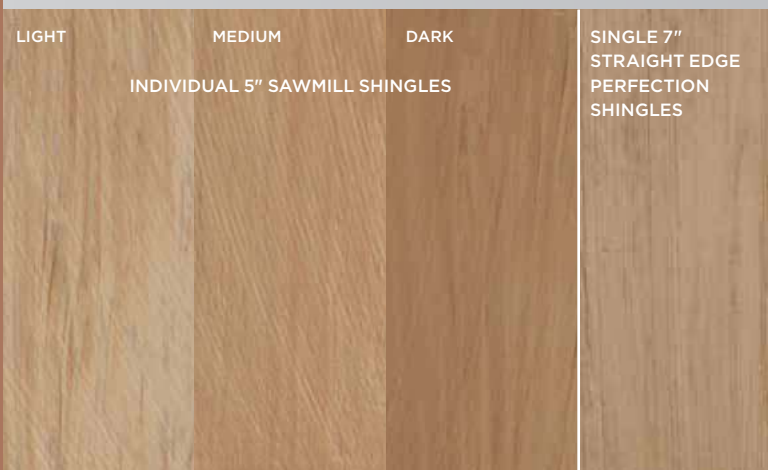

Cedar Blend