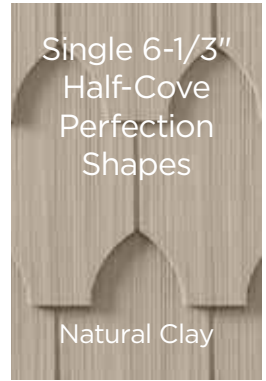

Perfection Shingles

Cedar Impressions Perfection Shingles reflects a style once reserved for the finest homes. Clean edges and smooth lines complement the quiet beauty of the natural wood textures. With a straight edge design, perfection shingles create a more refined look.

DOUBLE 7" STRAIGHT EDGE PERFECTION

Molded Perimeter Lock

A full panel lock for a more secure and long-lasting installation

DOUBLE 7" STAGGERED EDGE PERFECTION

Fastner Indicators

for easier and faster installation

SINGLE 7" STRAIGHT EDGE PERFECTION

Deep Panel Projection

A 3/4" panel projection for excellent rigidity and straighter-on-the-wall performance. Also, enhanced shadow lines for better aesthetics.

- BR ME AR TUX SL ES
- SB SPA HS SPR F MB
- DEM PB WB FS SMG CG
- CS GG GST SG BB SEA
- CYP HB DT WW NC SW
- HC SN CW

- AR MC SB SPA HS
- SPR F PB FS CG
- GG GST SG SEA CYP
- HB DT NC SW HC
- CW

- NB DB CB RB SB
- HS PB FS CG GG
- SG SEA CYP NC SW
- CW

- AR PB CG SG CYP
- NC SW CW

- AR PB CG SG NC
- CW

- PB SG NC CW