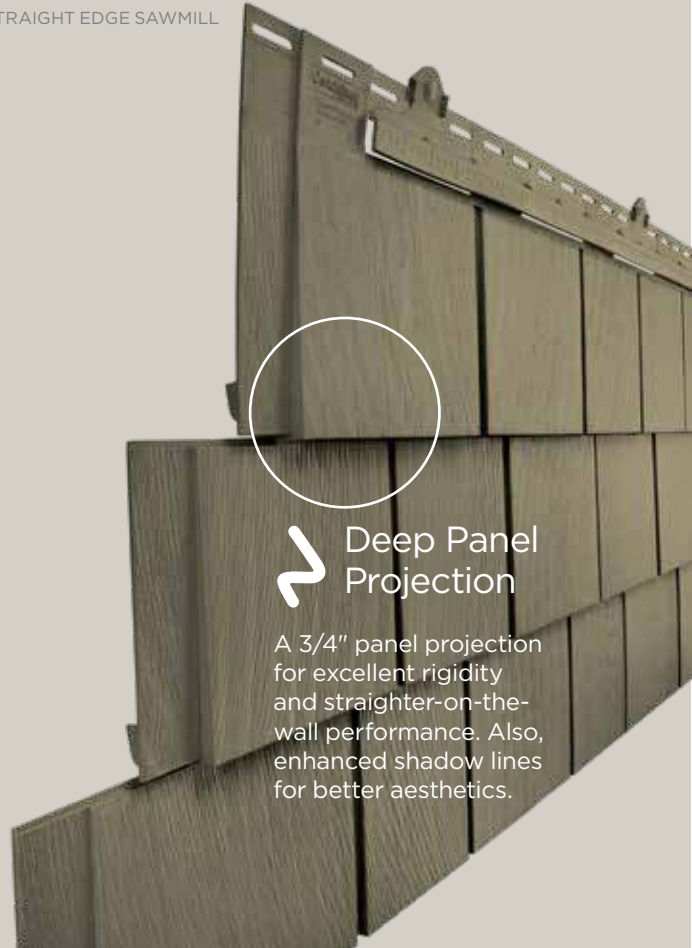

Deep Panel Projection

A 3/4" panel projection for excellent rigidity and straighter-on-the-wall performance. Also, enhanced shadow lines for better aesthetics.

Individual 5" Sawmill Shingles

Rustic Blend Balanced Mix