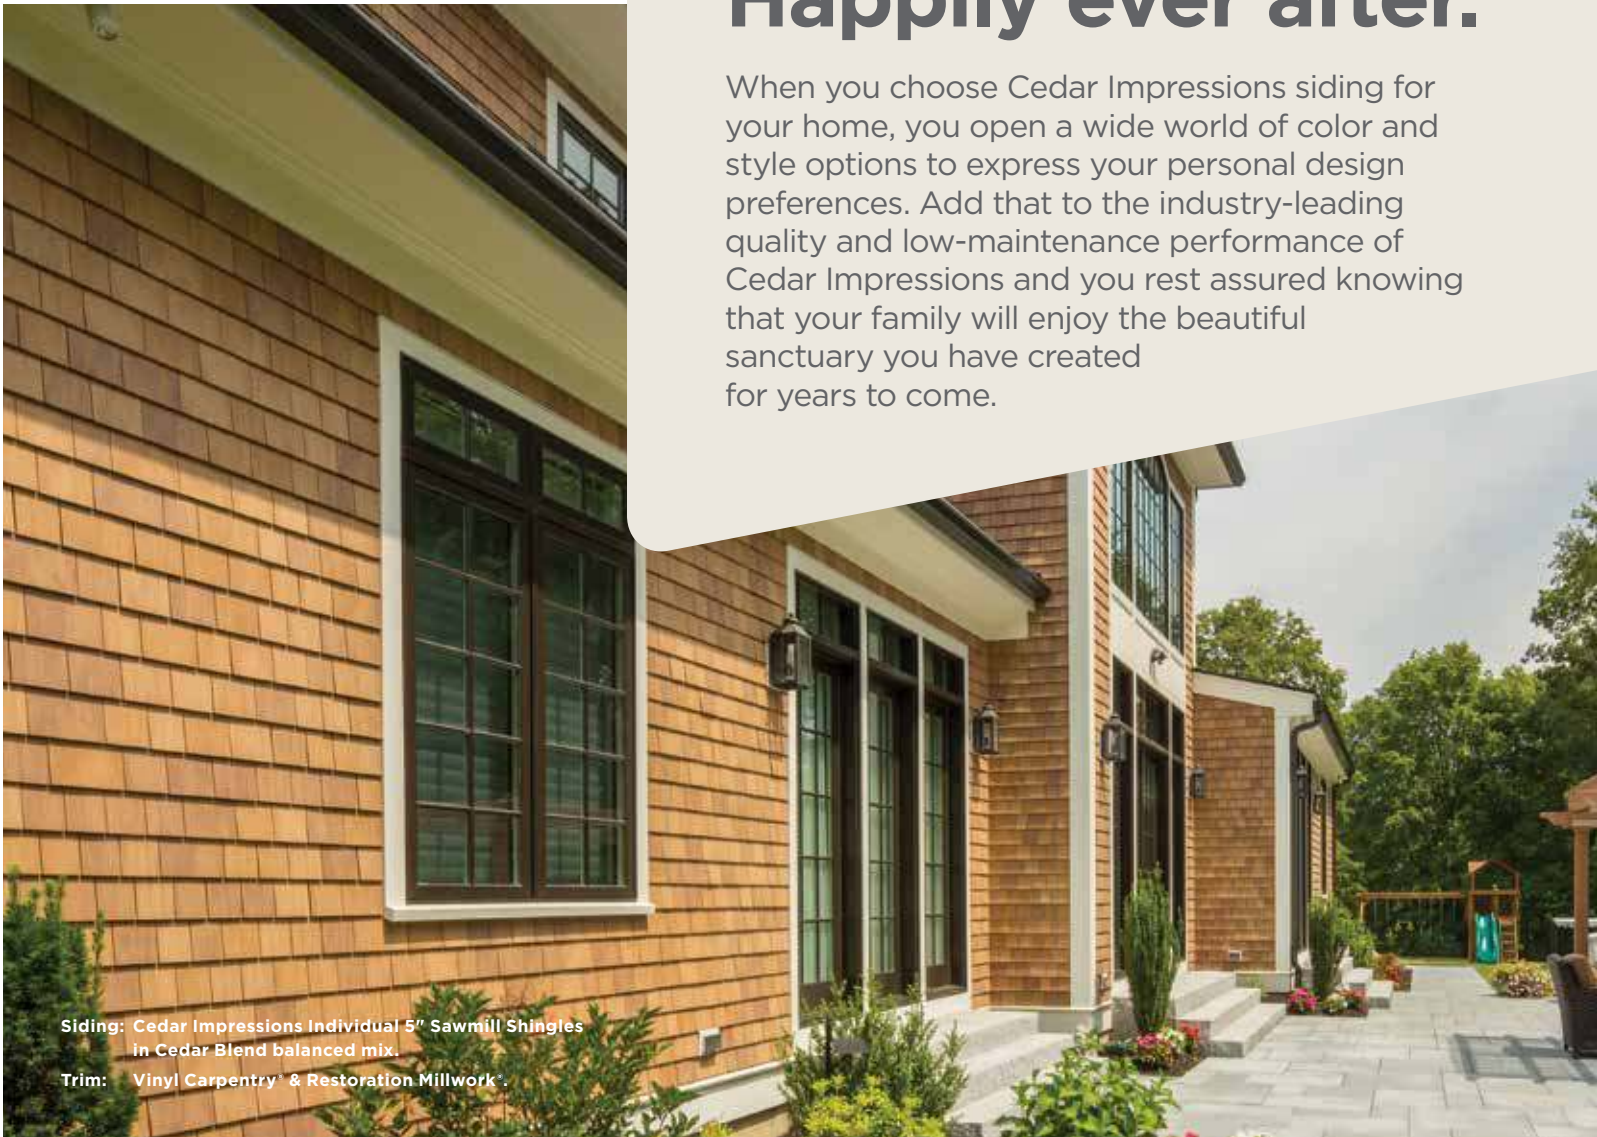

Siding: Cedar Impressions Individual 5" Sawmill Shingles in Cedar Blend balanced mix.

Trim: Vinyl Carpentry & Restoration Millwork.