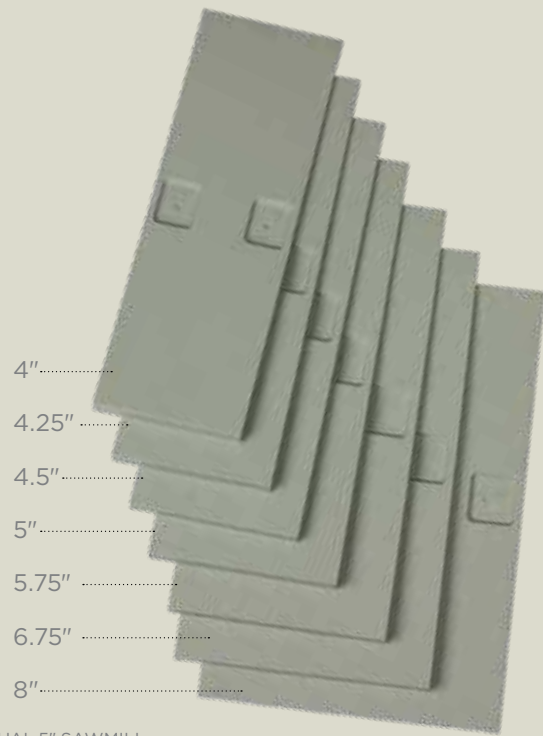

Sawmill Shingles

Cedar Impressions Sawmill Shingles have molded textures and patterns that replicate the effect of saw blades on real cedar. This texture is reminiscent of cedar cut at sawmills from the earliest years of European settlement throughout New England.

Sawmill Texture

7 Shingle widths

All Cedar Impressions Individual 5" Sawmill Shingles come in seven different widths which allow for random installation and one-of-a-kind designs.

INDIVIDUAL 5" SAWMILL