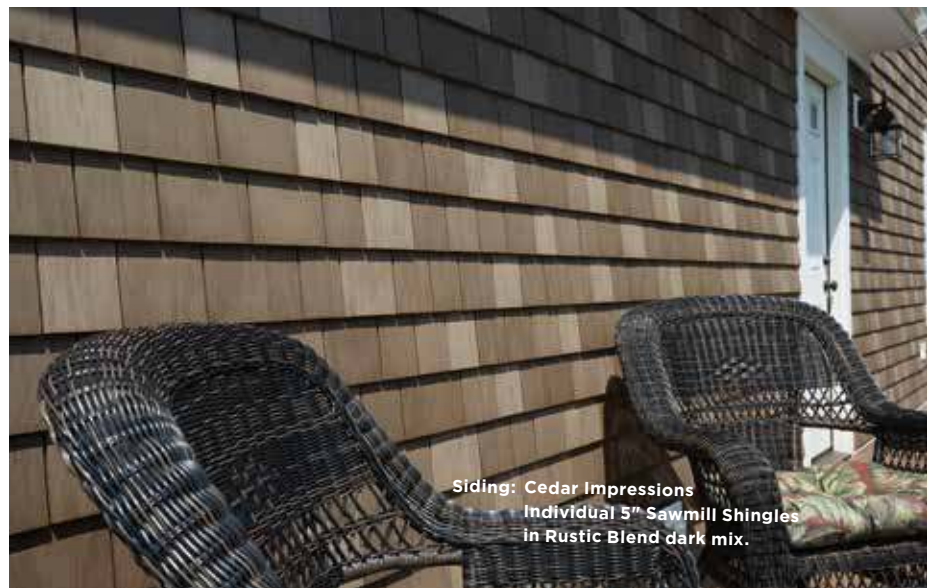

# with your decisions.

1

2

3

4

Siding: Cedar Impressions Double 9" Staggered Rough-Split Shakes in Spruce.

Siding: Cedar Impressions Double 7" Straight Edge Perfection Shingles in Flagstone.

Siding: Cedar Impressions Double 7" Straight Edge Rough-Split Shakes in Mountain Cedar and Restoration Classic™ Triple 3" in Cypress.