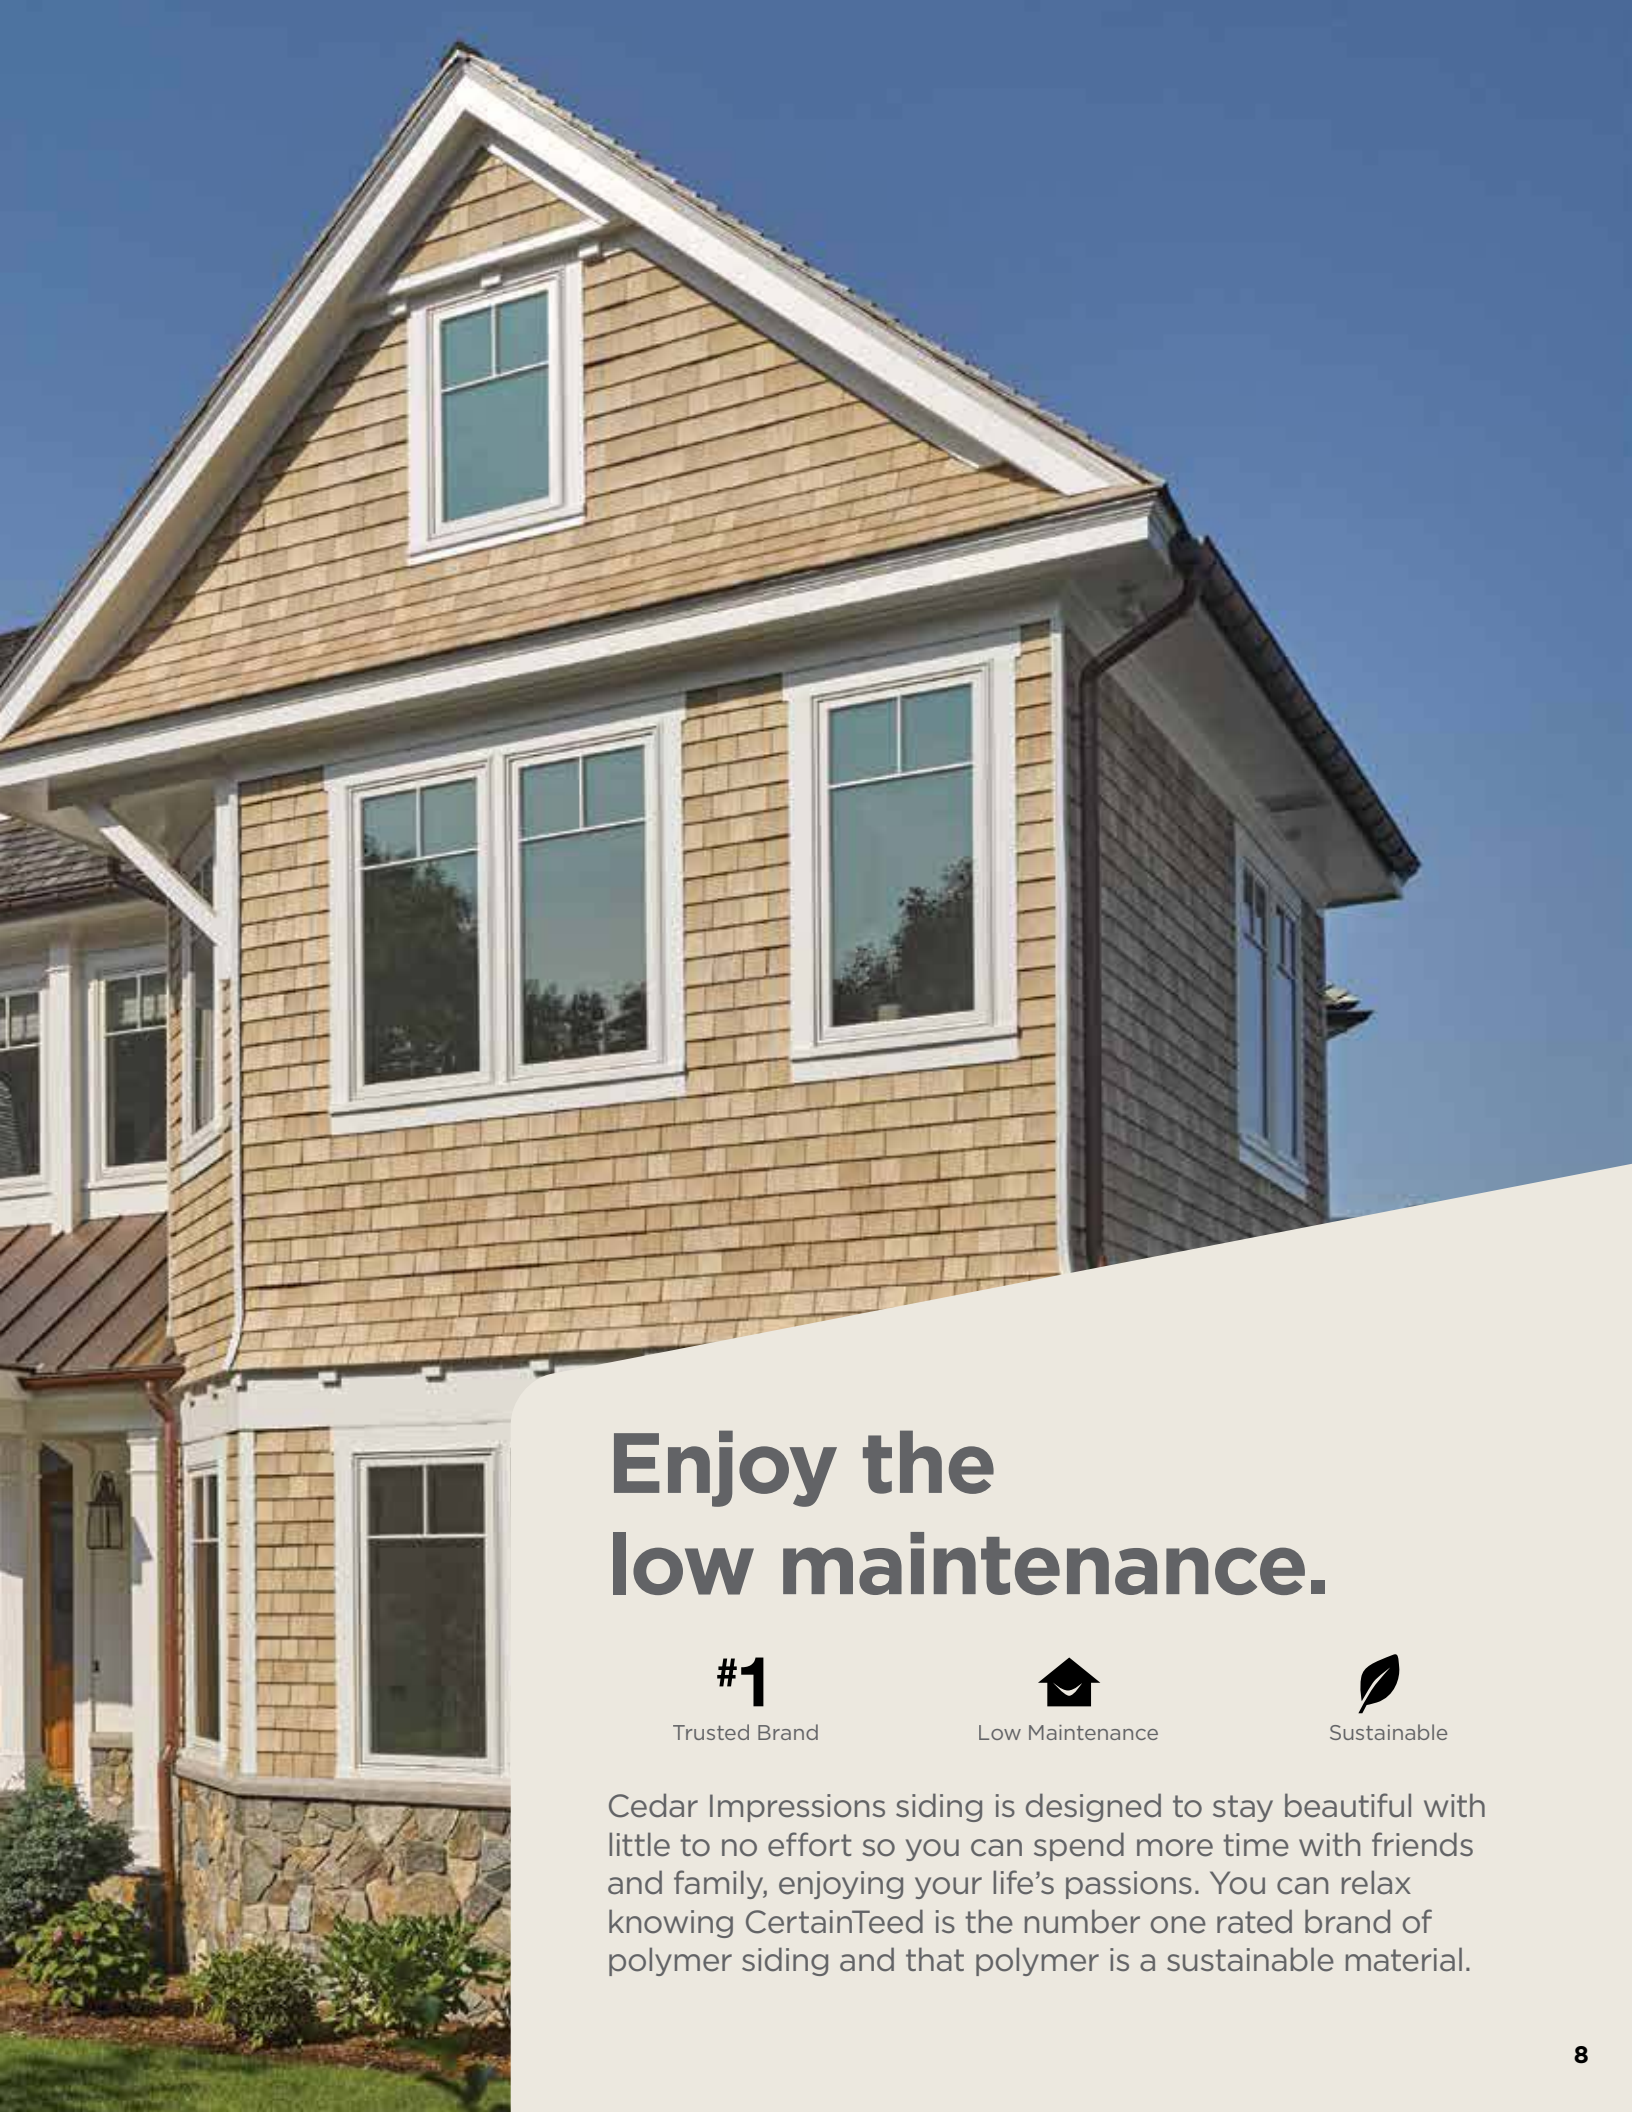

Enjoy the low maintenance.

#1

Trusted Brand

Low Maintenance

Sustainable

Cedar Impressions siding is designed to stay beautiful with little to no effort so you can spend more time with friends and family, enjoying your life's passions. You can relax knowing CertainTeed is the number one rated brand of polymer siding and that polymer is a sustainable material.