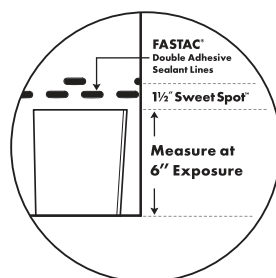

Bigger, Faster, Better

A bigger shingle means better protection, faster installation, and stunning curb appeal.

The high performance shingle design in HP42® shingles provides more coverage due to a wider and taller format, displaying a greater exposure of our designer shingles.

Pinnacle® shingles with HP42® technology feature the Sweet Spot™ nailing area and double FASTAC® sealant line, ensuring your shingles will stay put for a more secure seal and enhanced wind protection up to 130 mph.